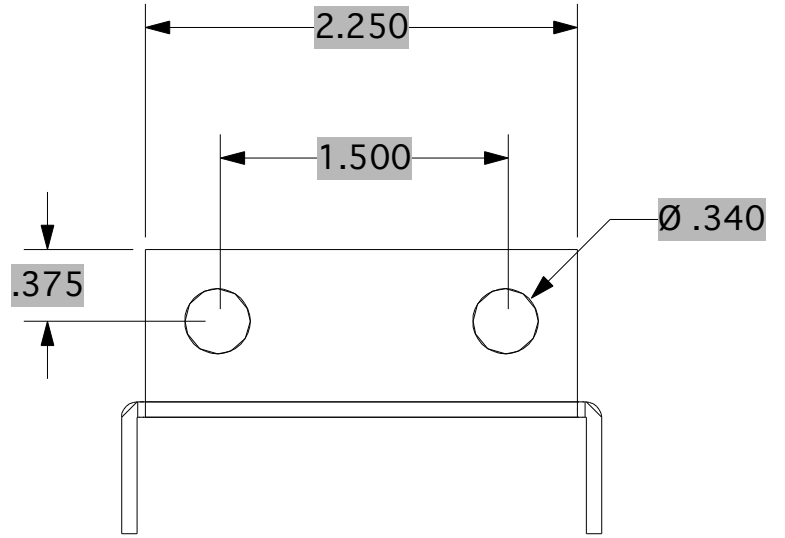

1

2

3

A

A

B

B

TITLE		
Willys CJ2A Side Step Front Vertical Bracket		
DRAWING NO.	REVISION	SIZE
SCALE 1:1	FILE NAME straight_brkt	