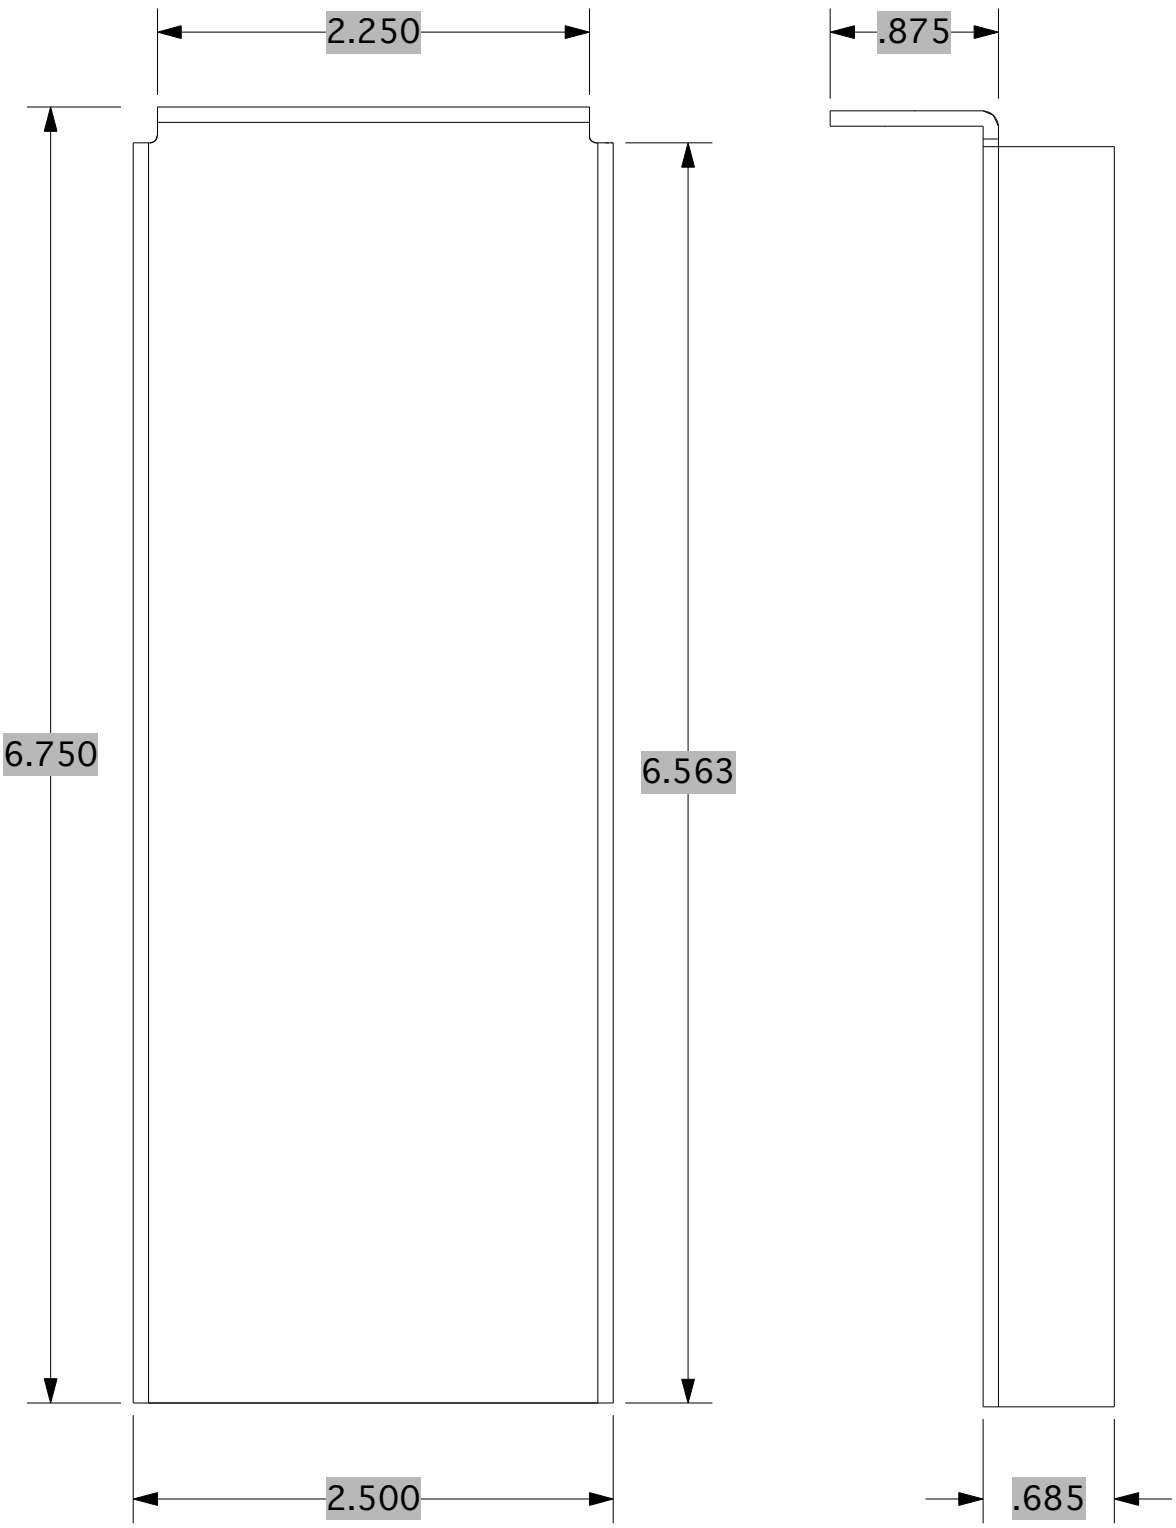

1

2

3

A

A

B

B

TITLE		
Willys CJ2A Side Step Front Vertical Bracket		
DRAWING NO.	REVISION	SIZE
SCALE 1:1	FILE NAME straight_brkt	

1

2

3