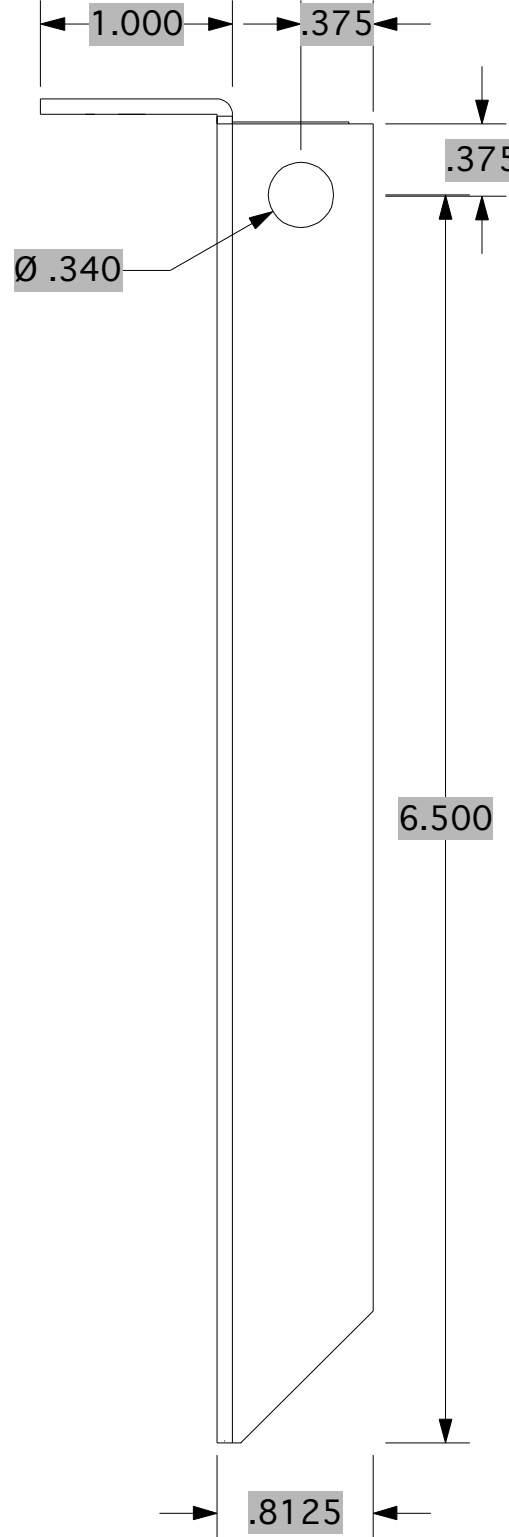

1

2

3

A

A

B

B

14 ga. (.080-.085")

TITLE		
Willys CJ2A Side Step Rear Vertical Bracket (mirror image pairs needed)		
DRAWING NO.	REVISION	SIZE
SCALE 1:1	FILE NAME straight_brkt	

1

2

3