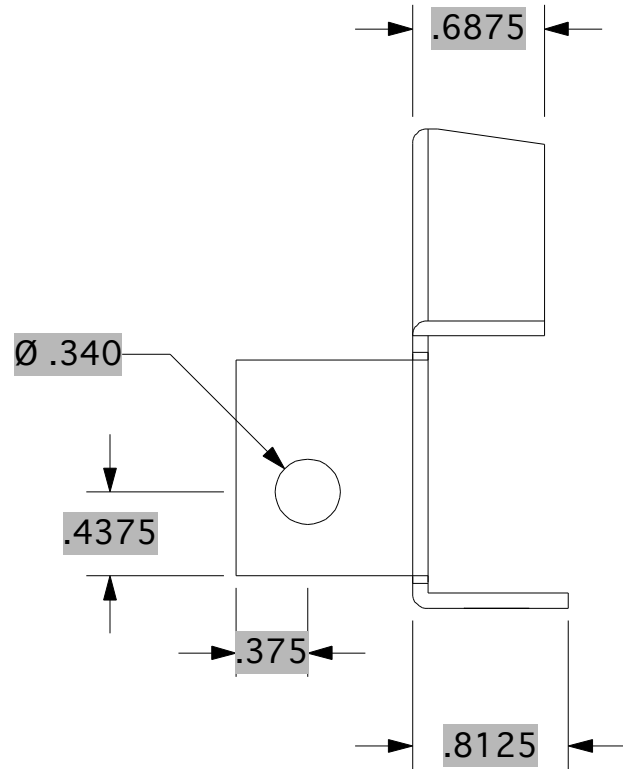

1

2

3

A

A

B

B

14 ga. (.080-.085")

TITLE		
Willys CJ2A Side Step Rear Vertical Bracket (mirror image pairs needed)		
DRAWING NO.	REVISION	SIZE
SCALE 1:1	FILE NAME straight_brkt	

1

2

3